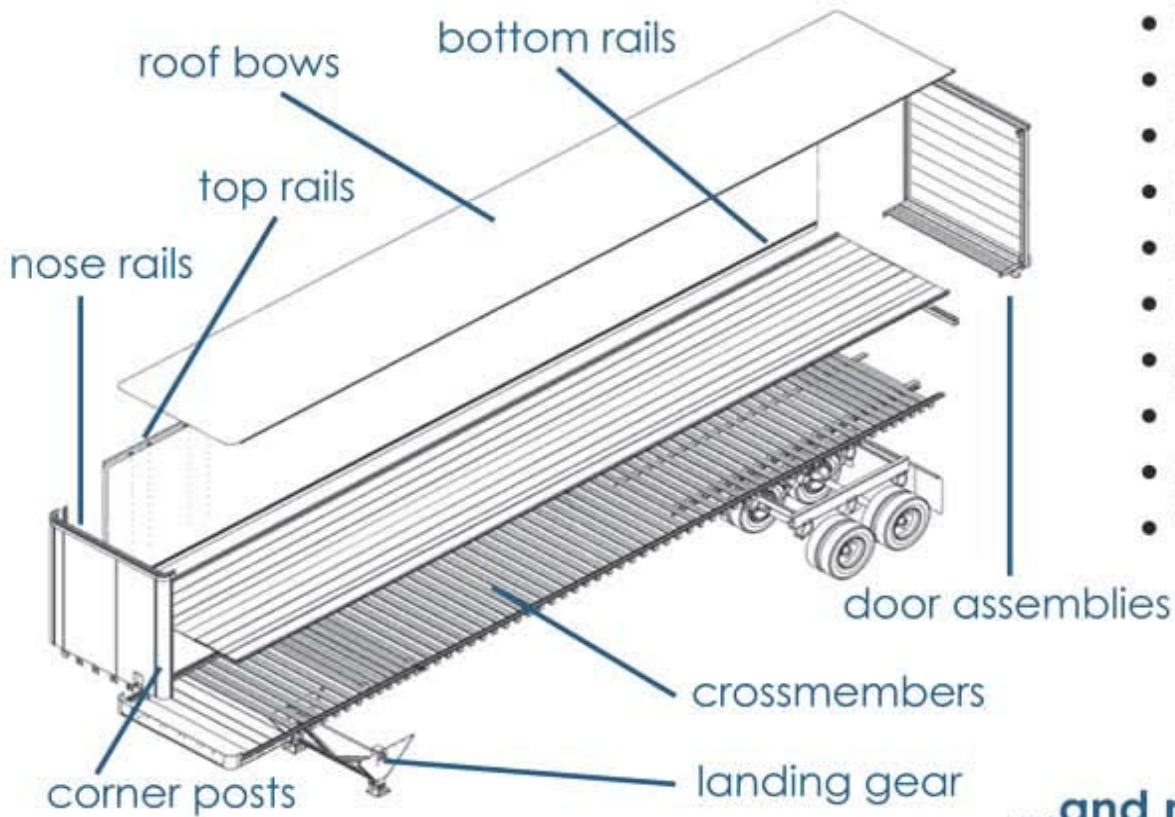

- Wabash
- Hyundai
- Fruehauf
- Lufkin
- Great Dane
- Utility
- Stoughton
- Trailmobile
- Strick
- Vanguard

...and much more!

The Pro-FIT™ all-makes product line consists of parts that are engineered as a **direct fit** for the original OEM component.

Why shop around?

Buy Pro-FIT™ >>> Get Moving